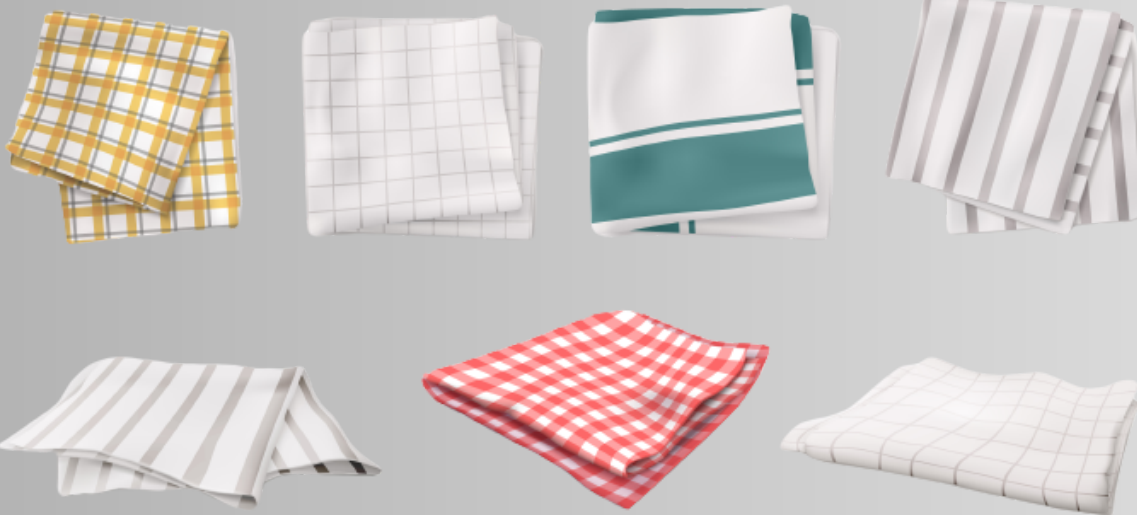

Beach Towel

ON DEMAND

Also Available in
Customized
Designs and Sizes

Type	inch	Cm
Small	27x52	68x132
Mediun	30x58	76x147
Full	31x63	78x160

IMPEX **ROYAL**

Scarves Towel

ON DEMAND

**Also Available in
Customized
Designs and Sizes**

Type	inch	Cm
Men's Formal Scarf	12x30	30x76
Women's Formal Scarf	20x28	50-70
Women's Avg Stole	30x42	76x122

Kitchen Towel

ON DEMAND

Also Available in Customized Designs and Sizes

IMP
EX
ROYAL

Type	inch	Cm
Kitchen Towel Standard	20x30	50x70
Kitchen Towel Small	15.75x23.50	40x60
Dish Towels	15x20	38x 50
Dish Cloths	10x10	25x25
Pot Holders	7x7	18x18
Small Tea Towels	16x28	40x72
Large Tea Towels	24x34	60x86